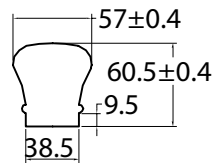

CUSTOMER: Architectural Products LLC

WHR-7030

WHR-7035

Note: Dimension shown in this drawing is mm