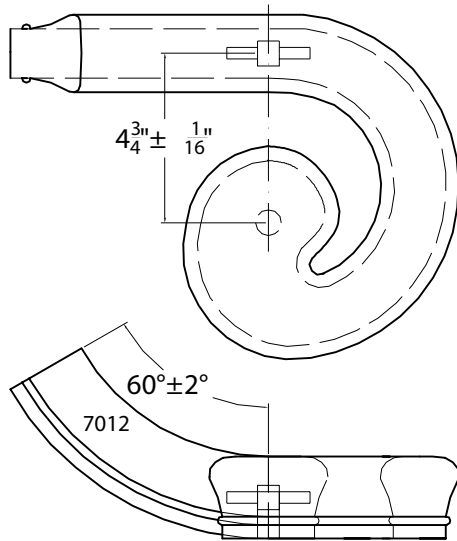

CUSTOMER: Architectural Products LLC

WHR-7030

WHR-7035

Note: Dimension shown in this drawing is mm