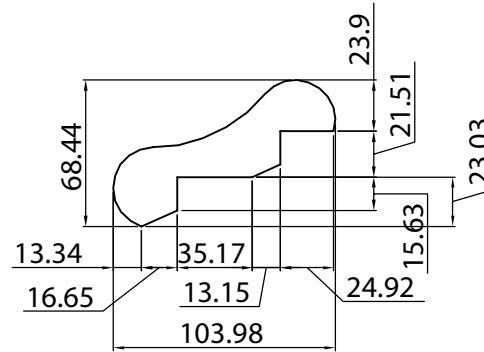

CUSTOMER: Architectural Products LLC

RC-200

Note: Dimension shown in this drawing is mm