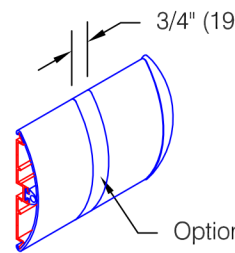

WG-5C Red-E-Clip® Wall Guard

Features:

- Class A fire rating
- Molded end caps
- Molded outside corners
- Molded inside corners
- Stock vinyl length 12'-0" (3658)

Finishes:

- Manufacturer's standard colors
- Custom colors available
- Molded vertical accents available

Spacer Detail

- Optional 3/4" wide molded vertical accent
- may be placed individually or in series, side-by-side
 - available in a wide range of colors
 - may be located along length of profile as desired