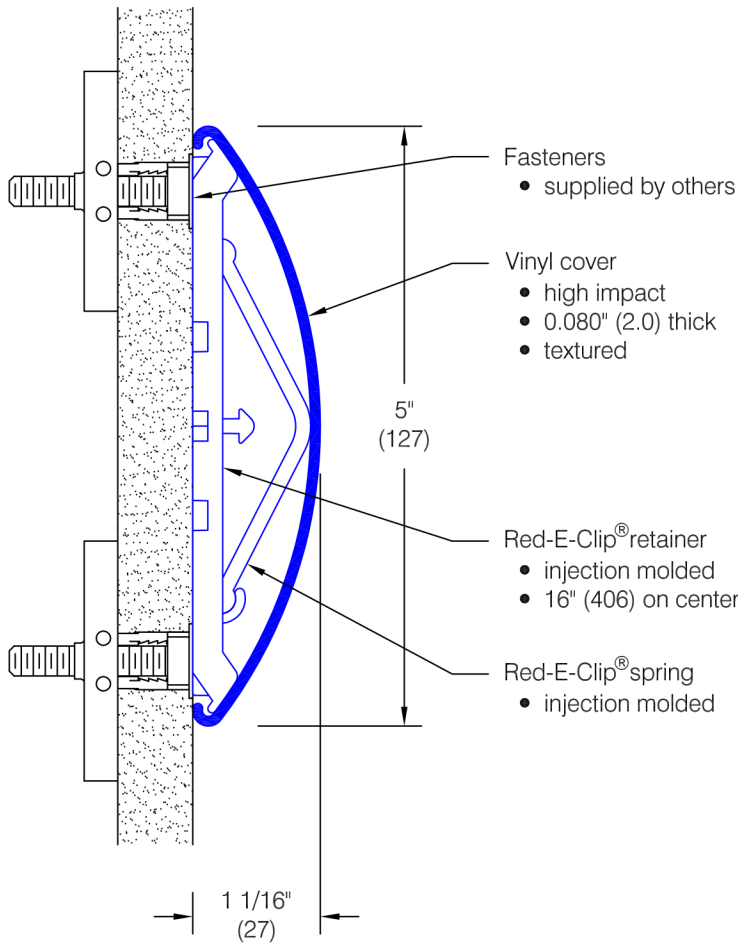

WG-5C Red-E-Clip® Wall Guard

Features:

- Class A fire rating
- Molded end caps
- Molded outside corners
- Molded inside corners
- Stock vinyl length 12'-0" (3658)

Finishes:

- Manufacturer's standard colors
- Custom colors available
- Molded vertical accents available

Spacer Detail

- Optional 3/4" wide molded vertical accent
- may be placed individually or in series, side-by-side
 - available in a wide range of colors
 - may be located along length of profile as desired