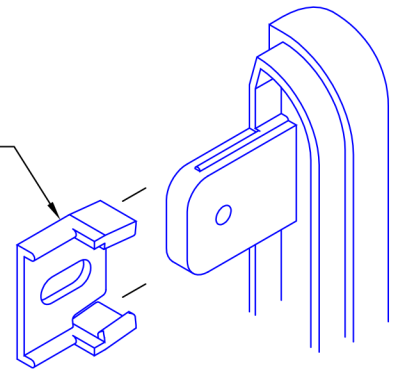

WG-6C Red-E-Clip® Wall Guard

Features:

- Class A fire rated wall guard
- Molded end caps
- Molded outside corners
- Stock length 12'-0" (3658)

Finishes:

- Manufacturer's standard colors
- Custom colors available
- Grooved (see WD.29.1)
- Accent strips (see WD.31.1)

WG-8C-SPACER-1
Tab spacer, use at end caps and outside corners

Spacer Detail