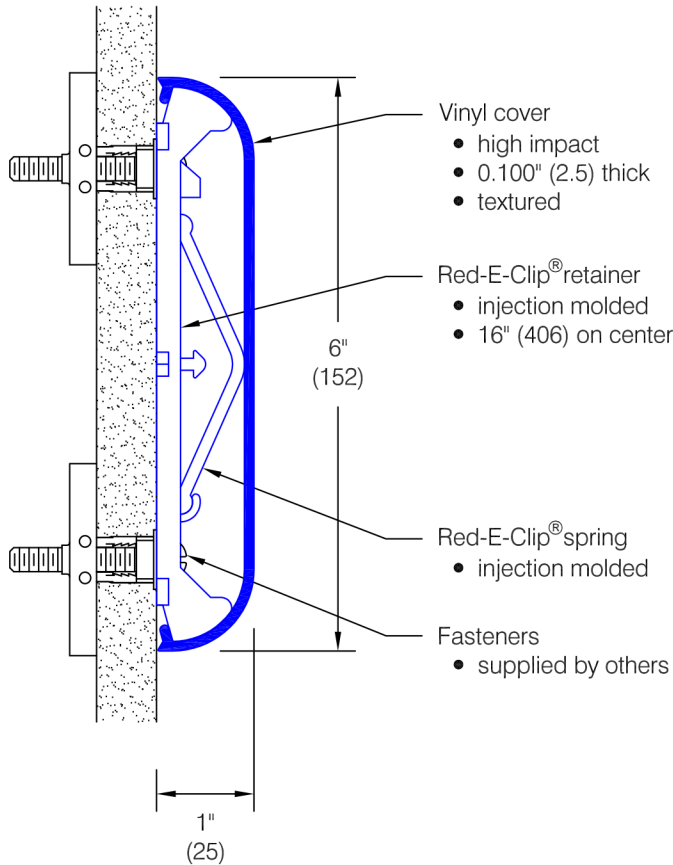

WG-6C Red-E-Clip® Wall Guard

Features:

- Class A fire rated wall guard
- Molded end caps
- Molded outside corners
- Stock length 12'-0" (3658)

Finishes:

- Manufacturer's standard colors
- Custom colors available
- Grooved (see WD.29.1)
- Accent strips (see WD.31.1)

WG-8C-SPACER-1
Tab spacer, use at end caps and outside corners

Spacer Detail